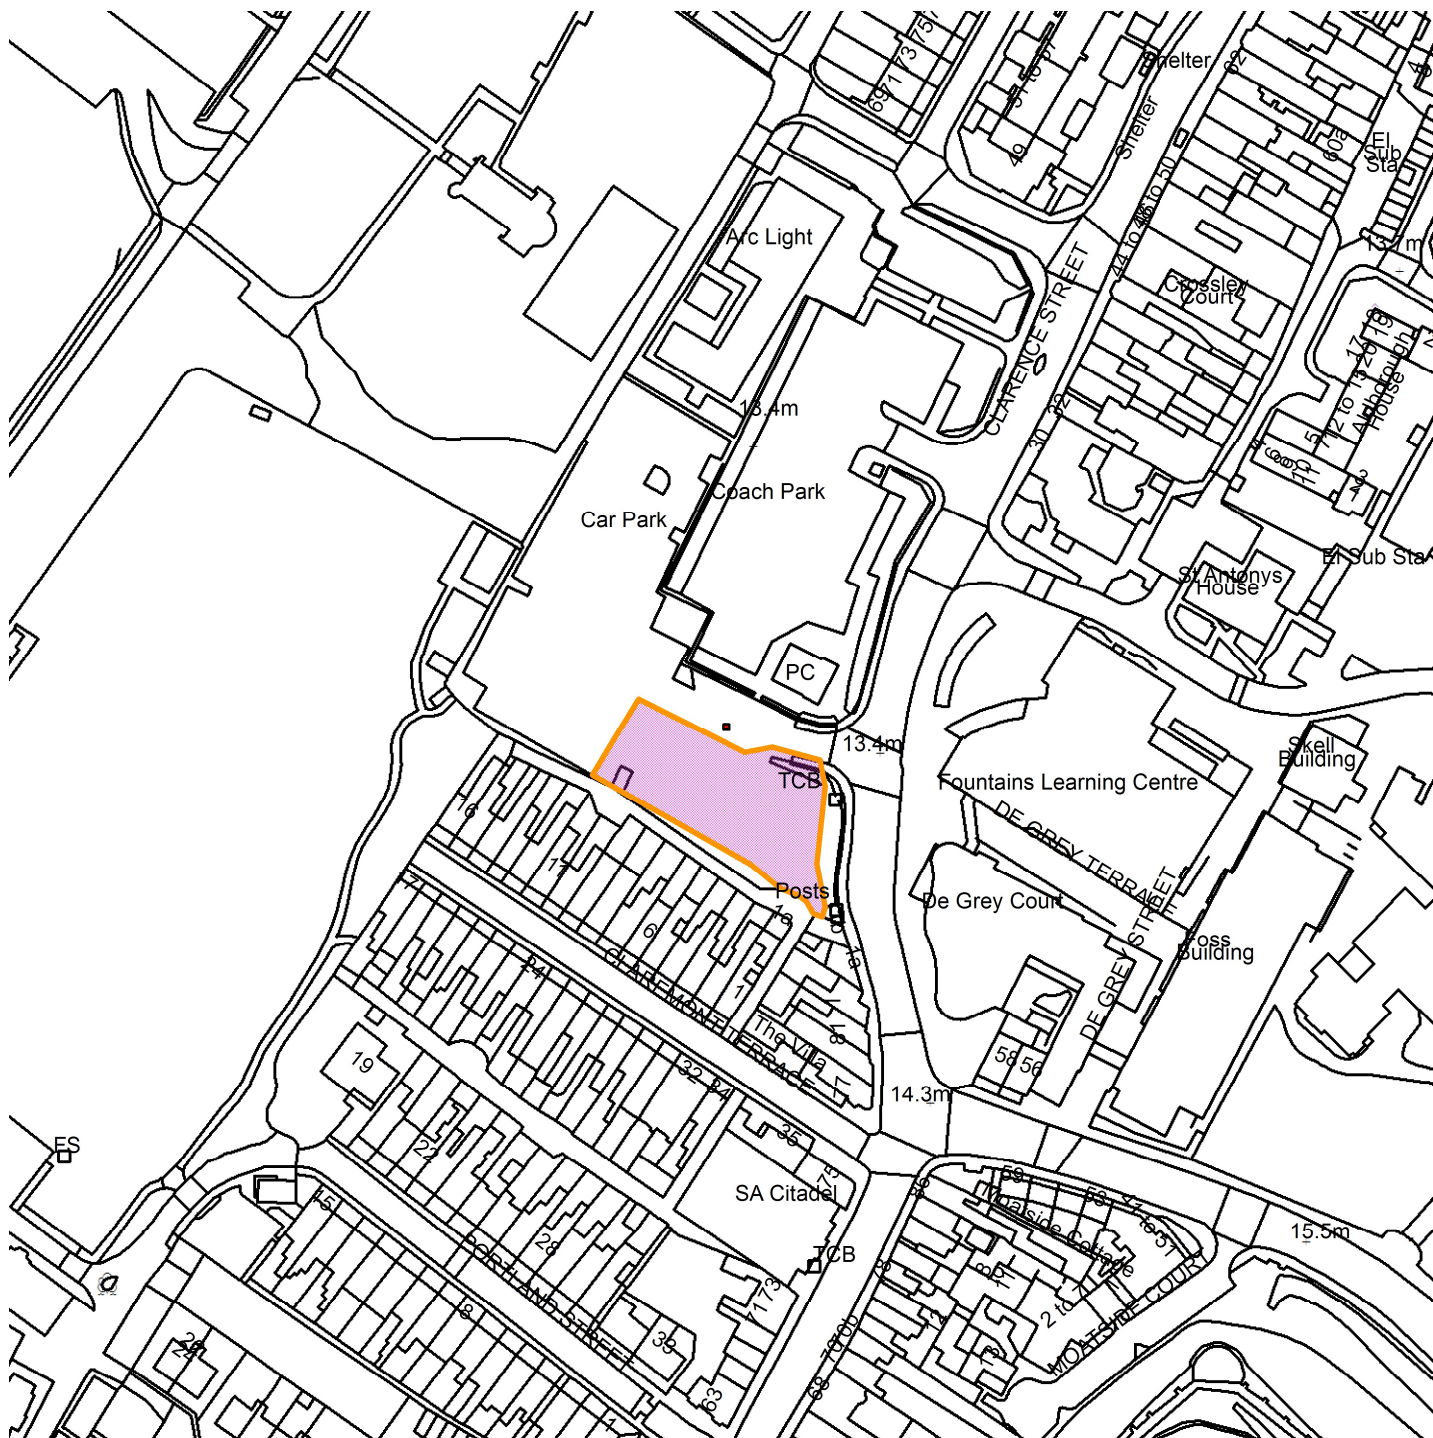

# Union Terrace Car Park, Clarence Street, York

21/02295/GRG3

GIS by ESRI (UK)

Scale : 1:1684

Reproduced from the Ordnance Survey map with the permission of the Controller of Her Majesty's Stationery Office © Crown Copyright 2000.

Unauthorised reproduction infringes Crown Copyright and may lead to prosecution or civil proceedings.

Produced using ESRI (UK)'s MapExplorer 2.0 - <http://www.esriuk.com>

<b>Organisation</b>	City of York Council
<b>Department</b>	Env, Transport & Planning
<b>Comments</b>	Site Location Plan
<b>Date</b>	06 August 2024
<b>SLA Number</b>	Not Set